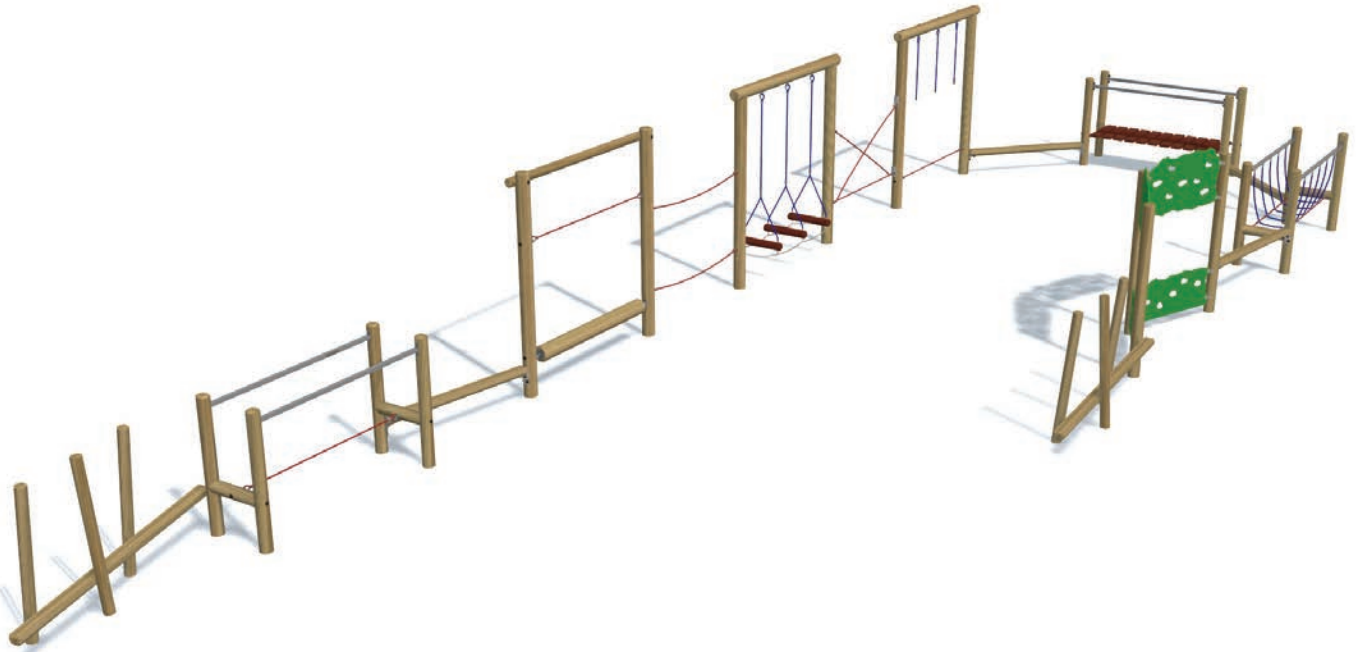

Active Trail 6000 – Winter Offer (15 Items)

Range: Fitness Trail - Low Level
 Code: PLTT200-A-PT
 Age: 4+ yrs
 Colour: Playtime

15 items including Balance Weaver, Burma Bridge, Linking Balance Beam, Rock & Roll Log, Linking Rope Walk, Swinging Logs, Linking Crossed Rope Walk, Hanging Rope Traverse, Linking Balance Beam, Suspension Bridge, Linking Balance Beam, Net Walkway, Linking Balance Beam, Climbing Wall Traverse and Balance Weaver.

Pressure treated 'Play Grade' sanded timber

A series of suspended recycled plastic logs and treads

Steel core ropes and stainless steel handrails

HDPE panels will not delaminate, splinter or crack & are uv sable

Free Height of Fall: 0.55m

Surface Area: 81m²

(---) Minimum Space 1.5m